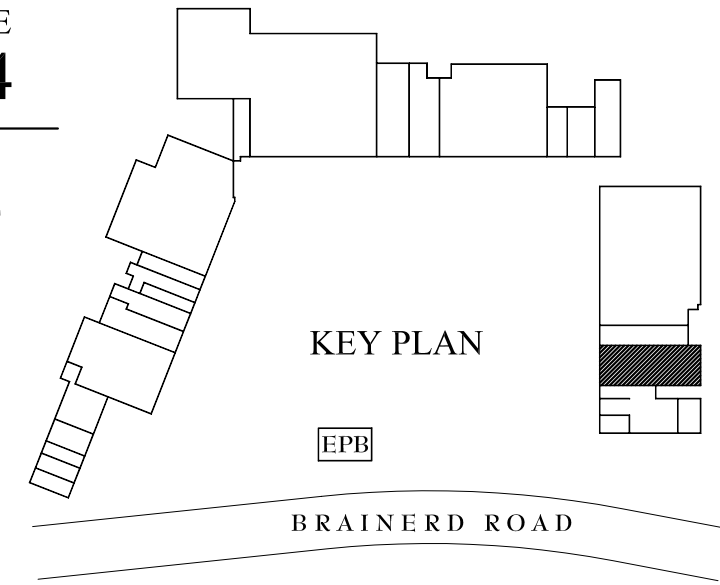

BRAINERD VILLAGE
SUITE 5744

8,758 SQUARE FEET

BRAINERD VILLAGE
SHOPPING CENTER
Brainerd Rd. Chattanooga, TN 37411

1 FLOOR PLAN
1/16" = 1'-0"

OLIVER
STUDIO

208018

SCALE: 1/16" = 1'-0"

08.13.08