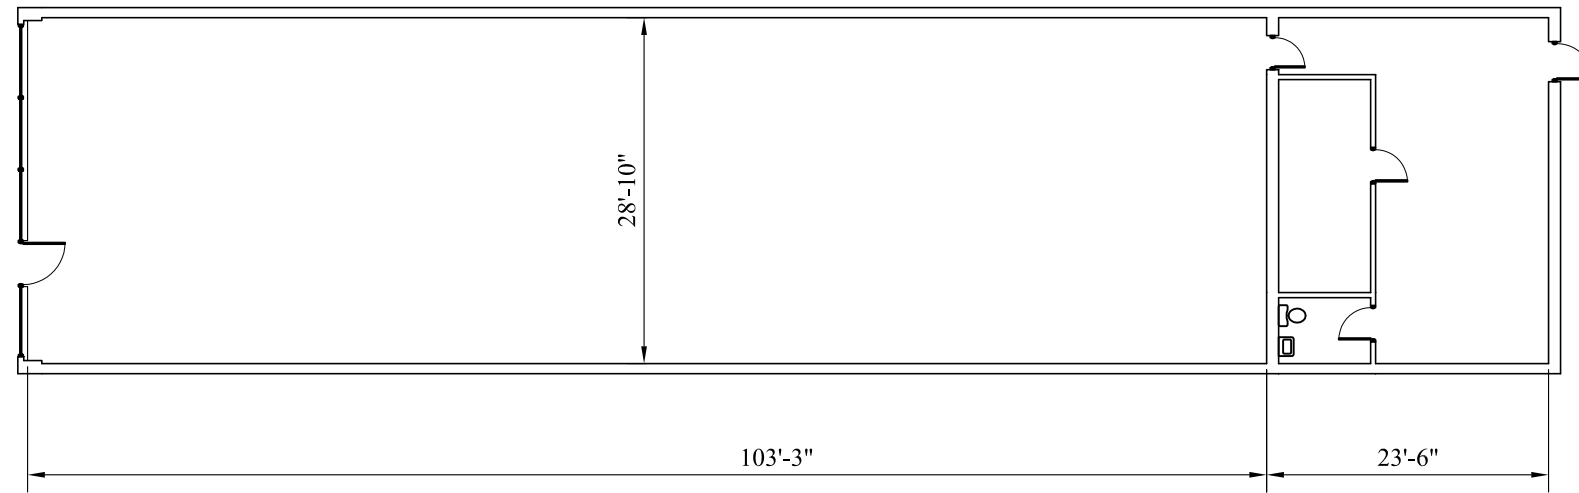

BRAINERD VILLAGE
SUITE 5758

3,795 SQUARE FEET

BRAINERD VILLAGE
SHOPPING CENTER
Brainerd Rd. Chattanooga, TN 37411

OLIVER
STUDIO

208018

1 FLOOR PLAN
1/16" = 1'-0"

SCALE: 1/16" = 1'-0"

08.13.08