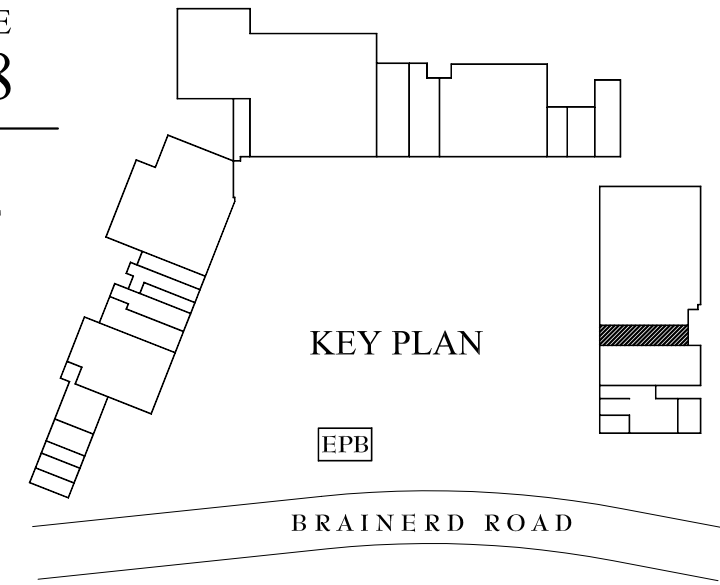

BRAINERD VILLAGE
SUITE 5758

3,795 SQUARE FEET

BRAINERD VILLAGE
SHOPPING CENTER
Brainerd Rd. Chattanooga, TN 37411

OLIVER
STUDIO

208018

1 FLOOR PLAN
1/16" = 1'-0"

SCALE: 1/16" = 1'-0"

08.13.08