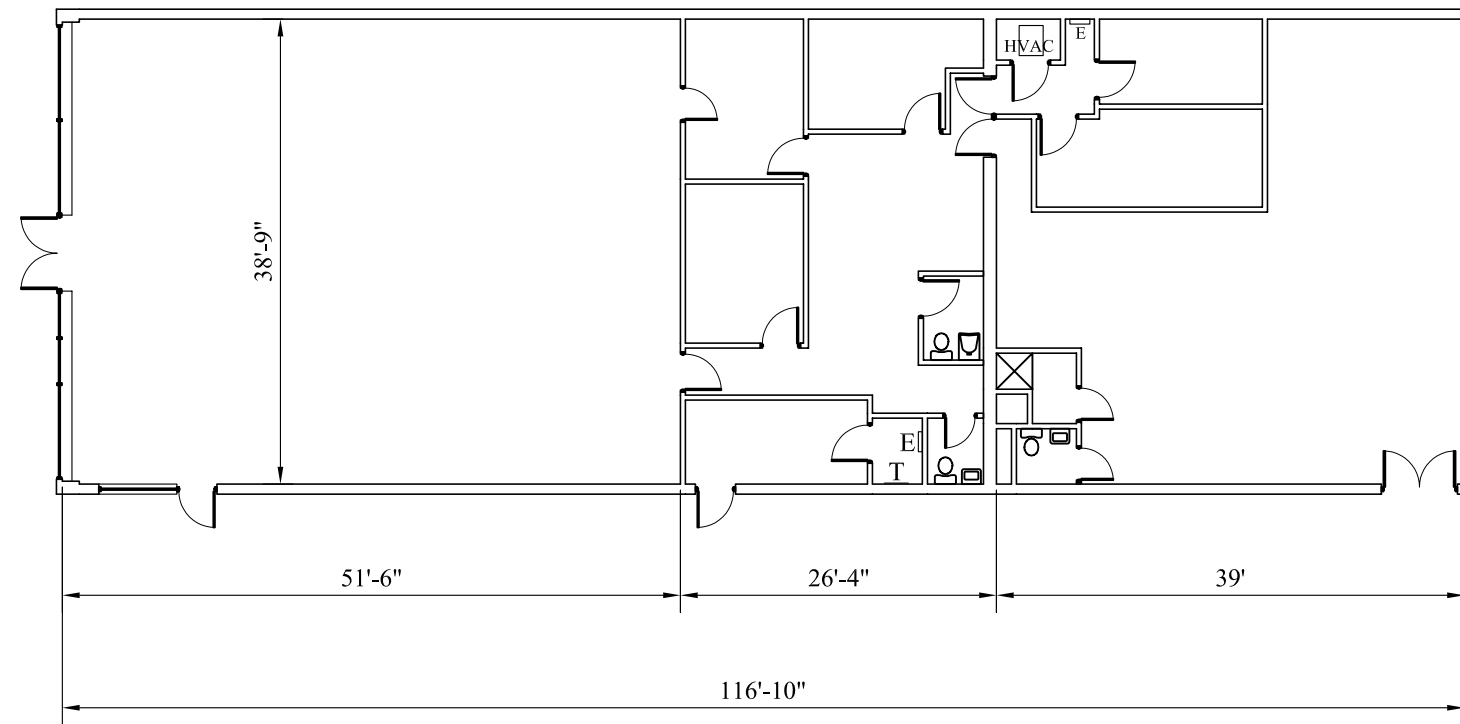

BRAINERD VILLAGE
SUITE 5780

4,596 SQUARE FEET

BRAINERD VILLAGE
SHOPPING CENTER
Brainerd Rd. Chattanooga, TN 37411

1 FLOOR PLAN
1/16" = 1'-0"

OLIVER
STUDIO

208018

SCALE: 1/16" = 1'-0"

08.13.08