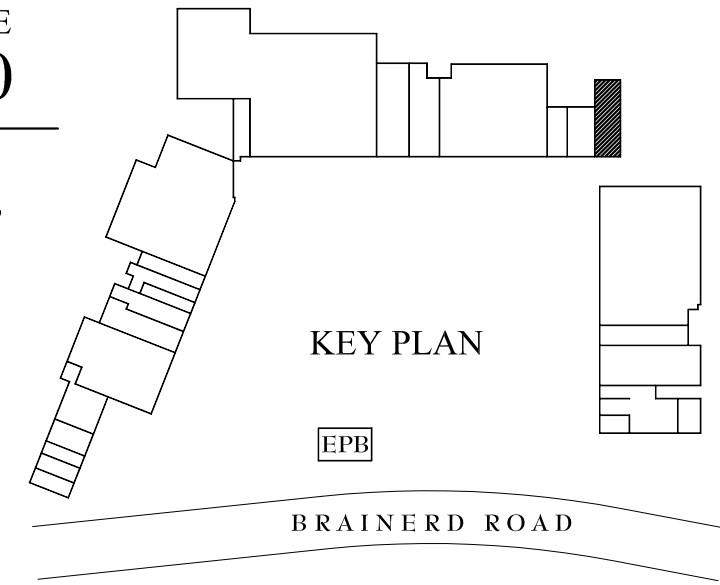

BRAINERD VILLAGE
SUITE 5780

4,596 SQUARE FEET

BRAINERD VILLAGE
SHOPPING CENTER
Brainerd Rd. Chattanooga, TN 37411

1 FLOOR PLAN
1/16" = 1'-0"

OLIVER
STUDIO

208018

SCALE: 1/16" = 1'-0"

08.13.08