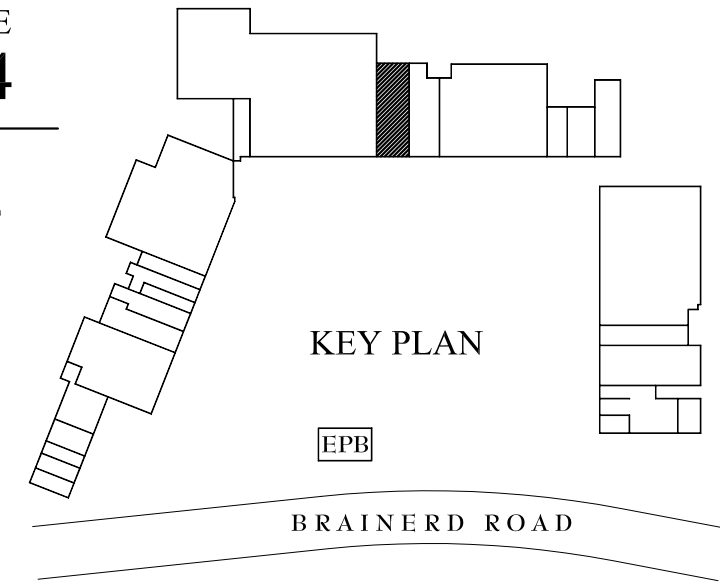

BRAINERD VILLAGE
SUITE 5824

6,097 SQUARE FEET

BRAINERD VILLAGE
SHOPPING CENTER
Brainerd Rd. Chattanooga, TN 37411

1 FLOOR PLAN
1/16" = 1'-0"

OLIVER
STUDIO

208018

SCALE: 1/16" = 1'-0"

08.13.08