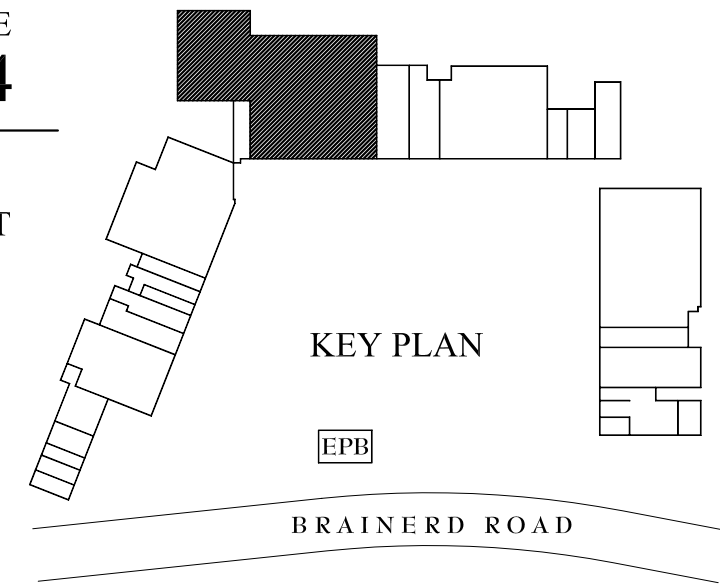

BRAINERD VILLAGE SUITE 5844

49,254 SQUARE FEET

**BRAINERD VILLAGE
SHOPPING CENTER**
Brainerd Rd. Chattanooga, TN 37411

OLIVER
STUDIO

208018

08.13.08

OLIVER DESIGNS
5600 brainerd rd. ste b12
chattanooga, TN 37411
t:423-596-4196 f:553-0515

1 FLOOR PLAN
1/32" = 1'-0"

SCALE: 1/32" = 1'-0"