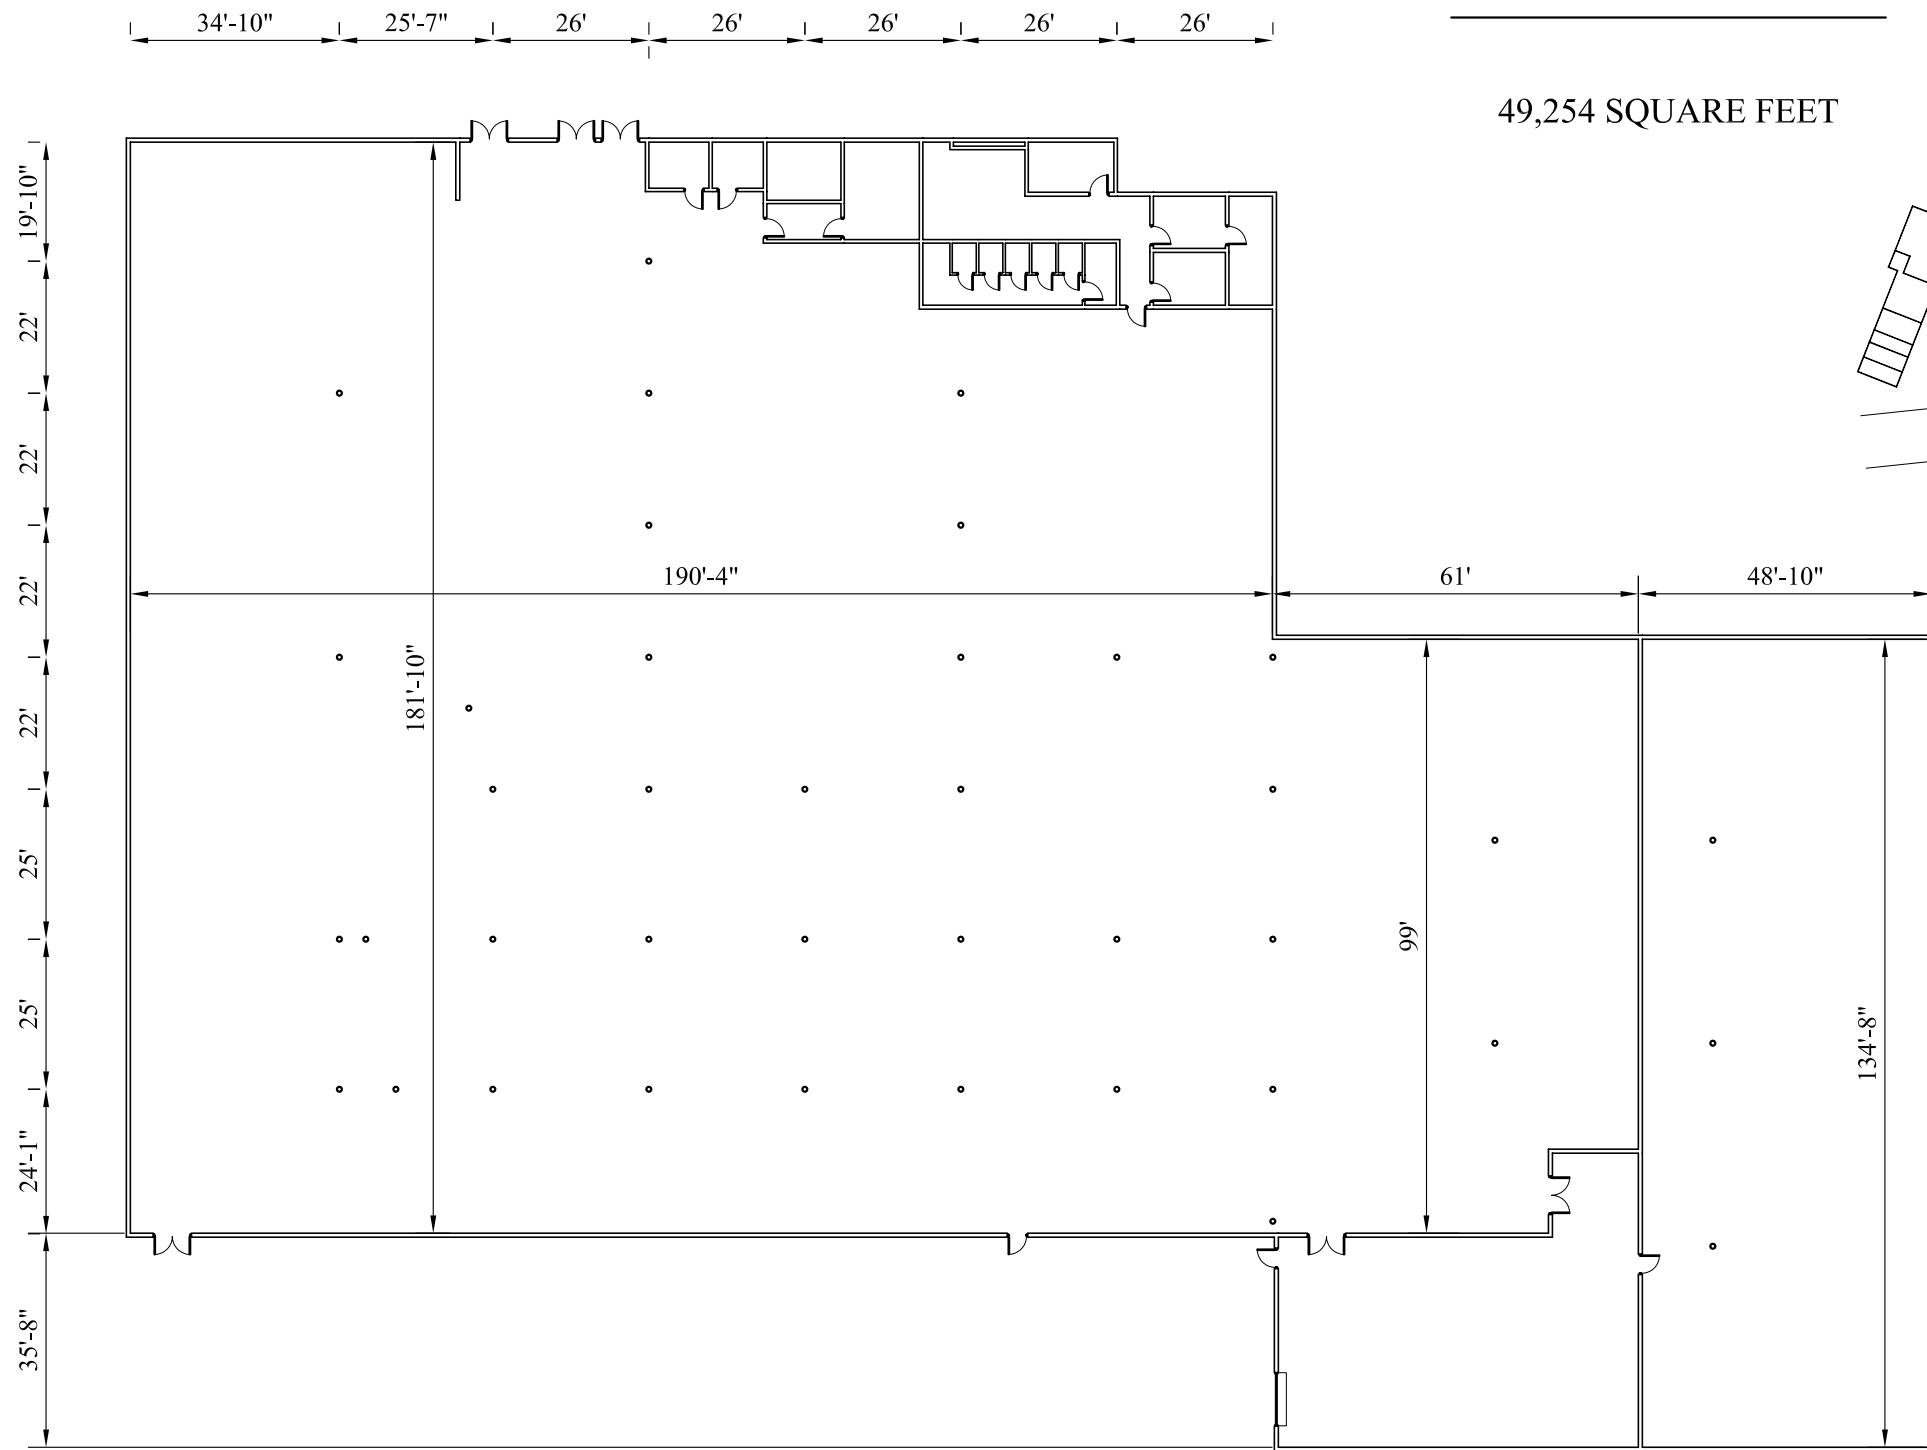

BRAINERD VILLAGE SUITE 5844

49,254 SQUARE FEET

**BRAINERD VILLAGE
SHOPPING CENTER**
Brainerd Rd. Chattanooga, TN 37411

OLIVER
STUDIO

208018

08.13.08

OLIVER DESIGNS
5600 brainerd rd. ste b12
chattanooga, TN 37411
t:423-596-4196 f:553-0515

1 FLOOR PLAN
1/32" = 1'-0"

SCALE: 1/32" = 1'-0"