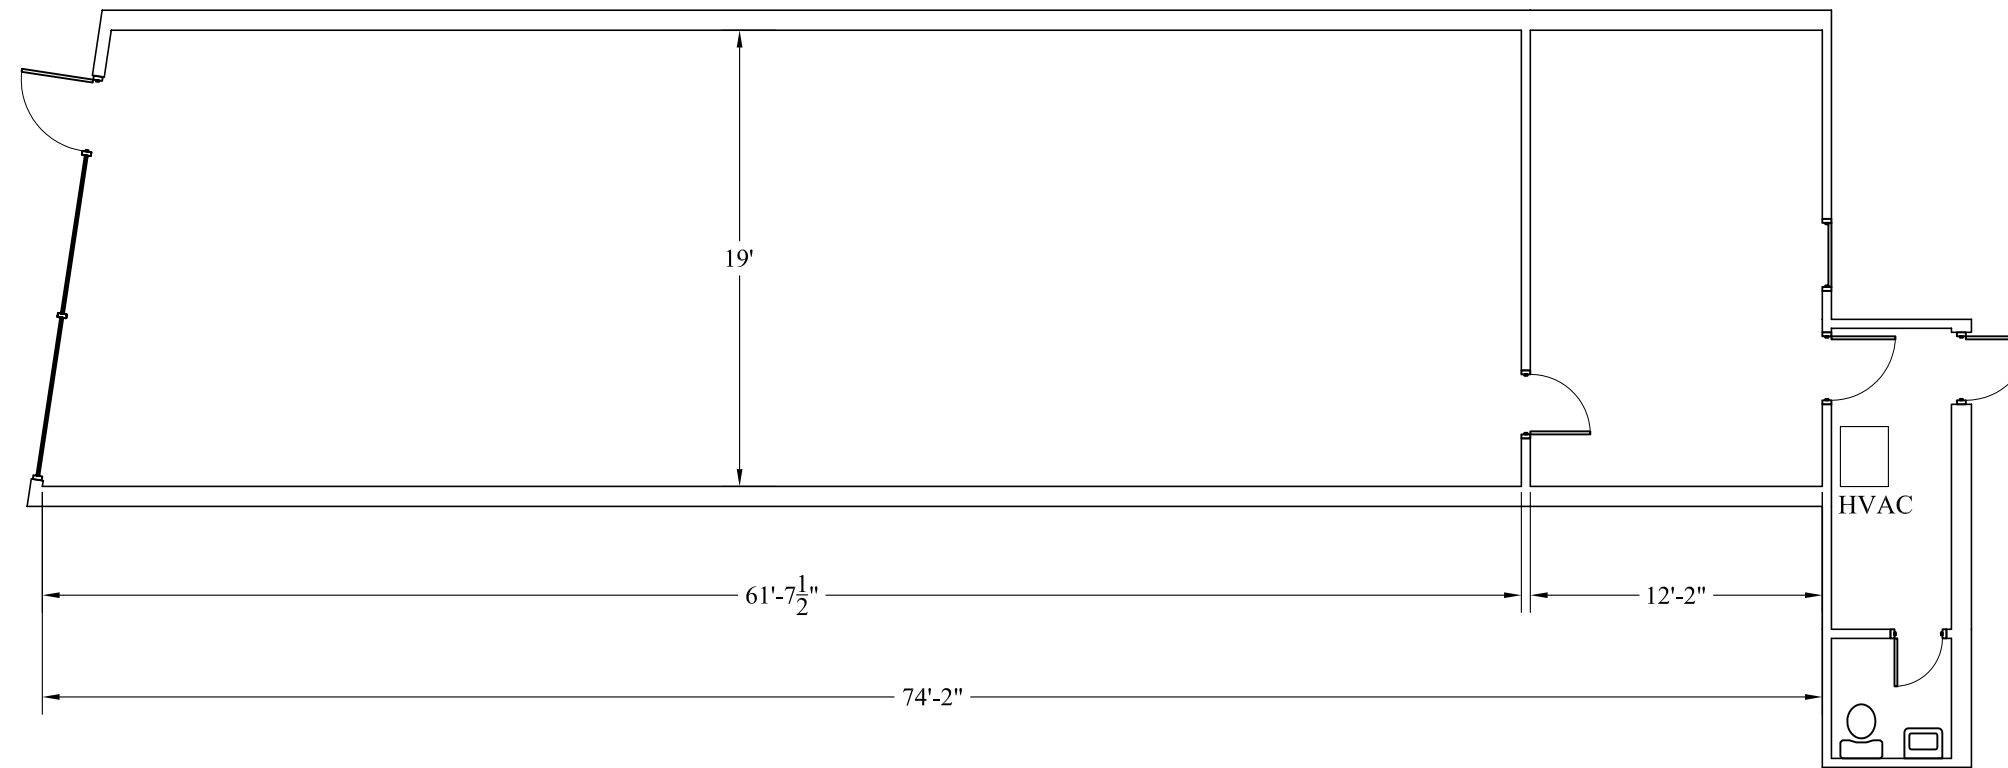

BRAINERD VILLAGE
SUITE 5866

1,557 SQUARE FEET

BRAINERD VILLAGE
SHOPPING CENTER
Brainerd Rd. Chattanooga, TN 37411

OLIVER
STUDIO

208018

1 FLOOR PLAN
1/8" = 1'-0"

SCALE: 1/8" = 1'-0"

08.13.08