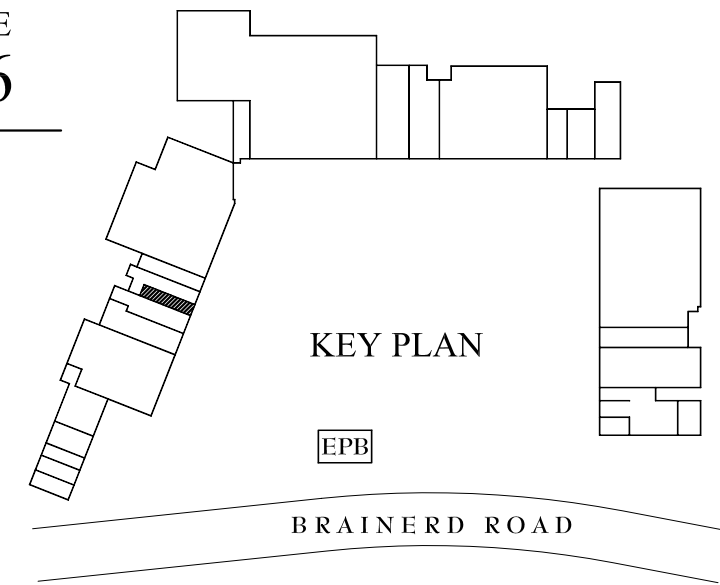

BRAINERD VILLAGE
SUITE 5866

1,557 SQUARE FEET

BRAINERD VILLAGE
SHOPPING CENTER
Brainerd Rd. Chattanooga, TN 37411

OLIVER
STUDIO

208018

1 FLOOR PLAN
1/8" = 1'-0"

SCALE: 1/8" = 1'-0"

08.13.08