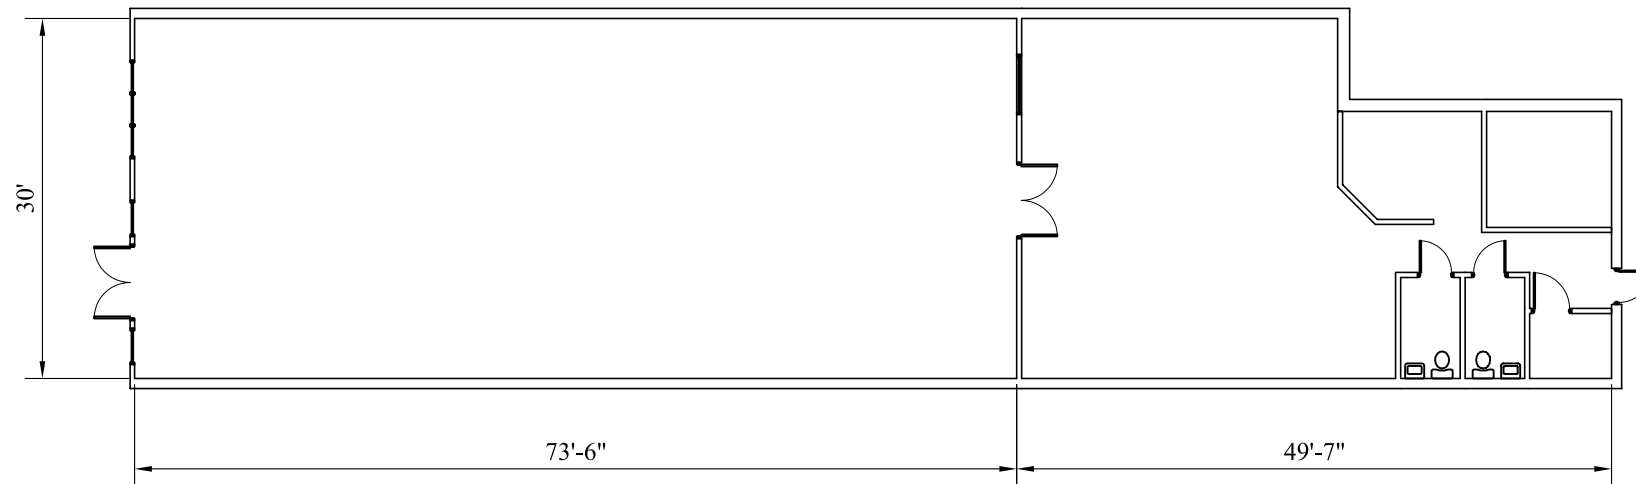

BRAINERD VILLAGE
SUITE 5870

3,648 SQUARE FEET

BRAINERD VILLAGE
SHOPPING CENTER
Brainerd Rd. Chattanooga, TN 37411

OLIVER
STUDIO

208018

1 FLOOR PLAN
1/16" = 1'-0"

SCALE: 1/16" = 1'-0"

08.13.08