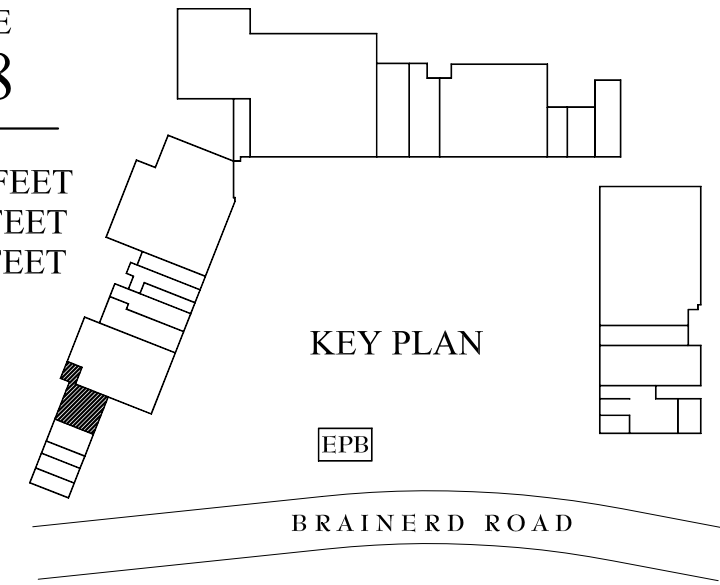

BRAINERD VILLAGE
SUITE 5888

TOTAL 4,435 SQUARE FEET
MEZZ. 534 SQUARE FEET
MAIN 3,901 SQUARE FEET

**BRAINERD VILLAGE
SHOPPING CENTER**
Brainerd Rd. Chattanooga, TN 37411

1 FLOOR PLAN
1/16" = 1'-0"

OLIVER
STUDIO

208018

SCALE: 1/16" = 1'-0"

08.13.08

OLIVER DESIGNS
5600 brainerd rd. ste b12
chattanooga, TN 37411
t:423-596-4196 f:553-0515