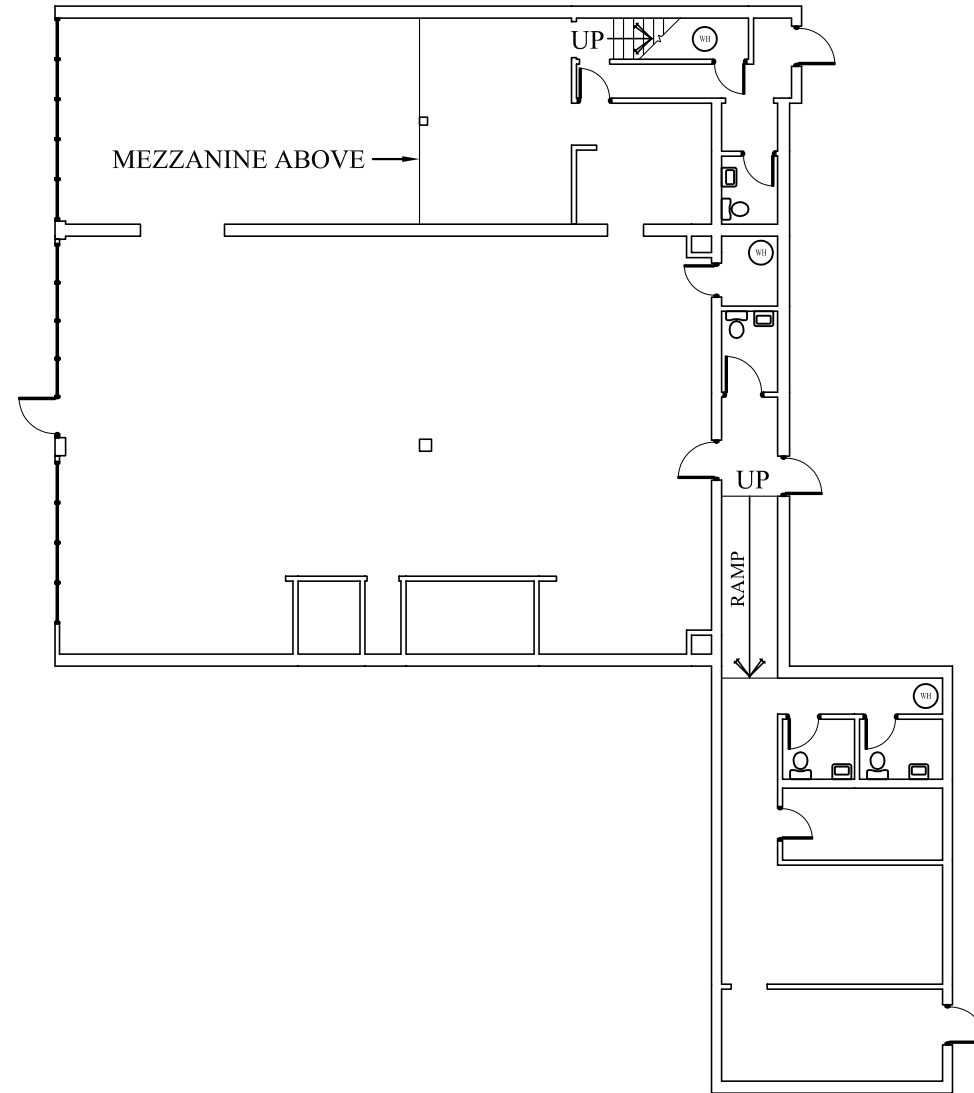

BRAINERD VILLAGE
SUITE 5888

TOTAL 4,435 SQUARE FEET
MEZZ. 534 SQUARE FEET
MAIN 3,901 SQUARE FEET

**BRAINERD VILLAGE
SHOPPING CENTER**
Brainerd Rd. Chattanooga, TN 37411

1 FLOOR PLAN
1/16" = 1'-0"

OLIVER
STUDIO

208018

SCALE: 1/16" = 1'-0"

08.13.08

OLIVER DESIGNS
5600 brainerd rd. ste b12
chattanooga, TN 37411
t:423-596-4196 f:553-0515