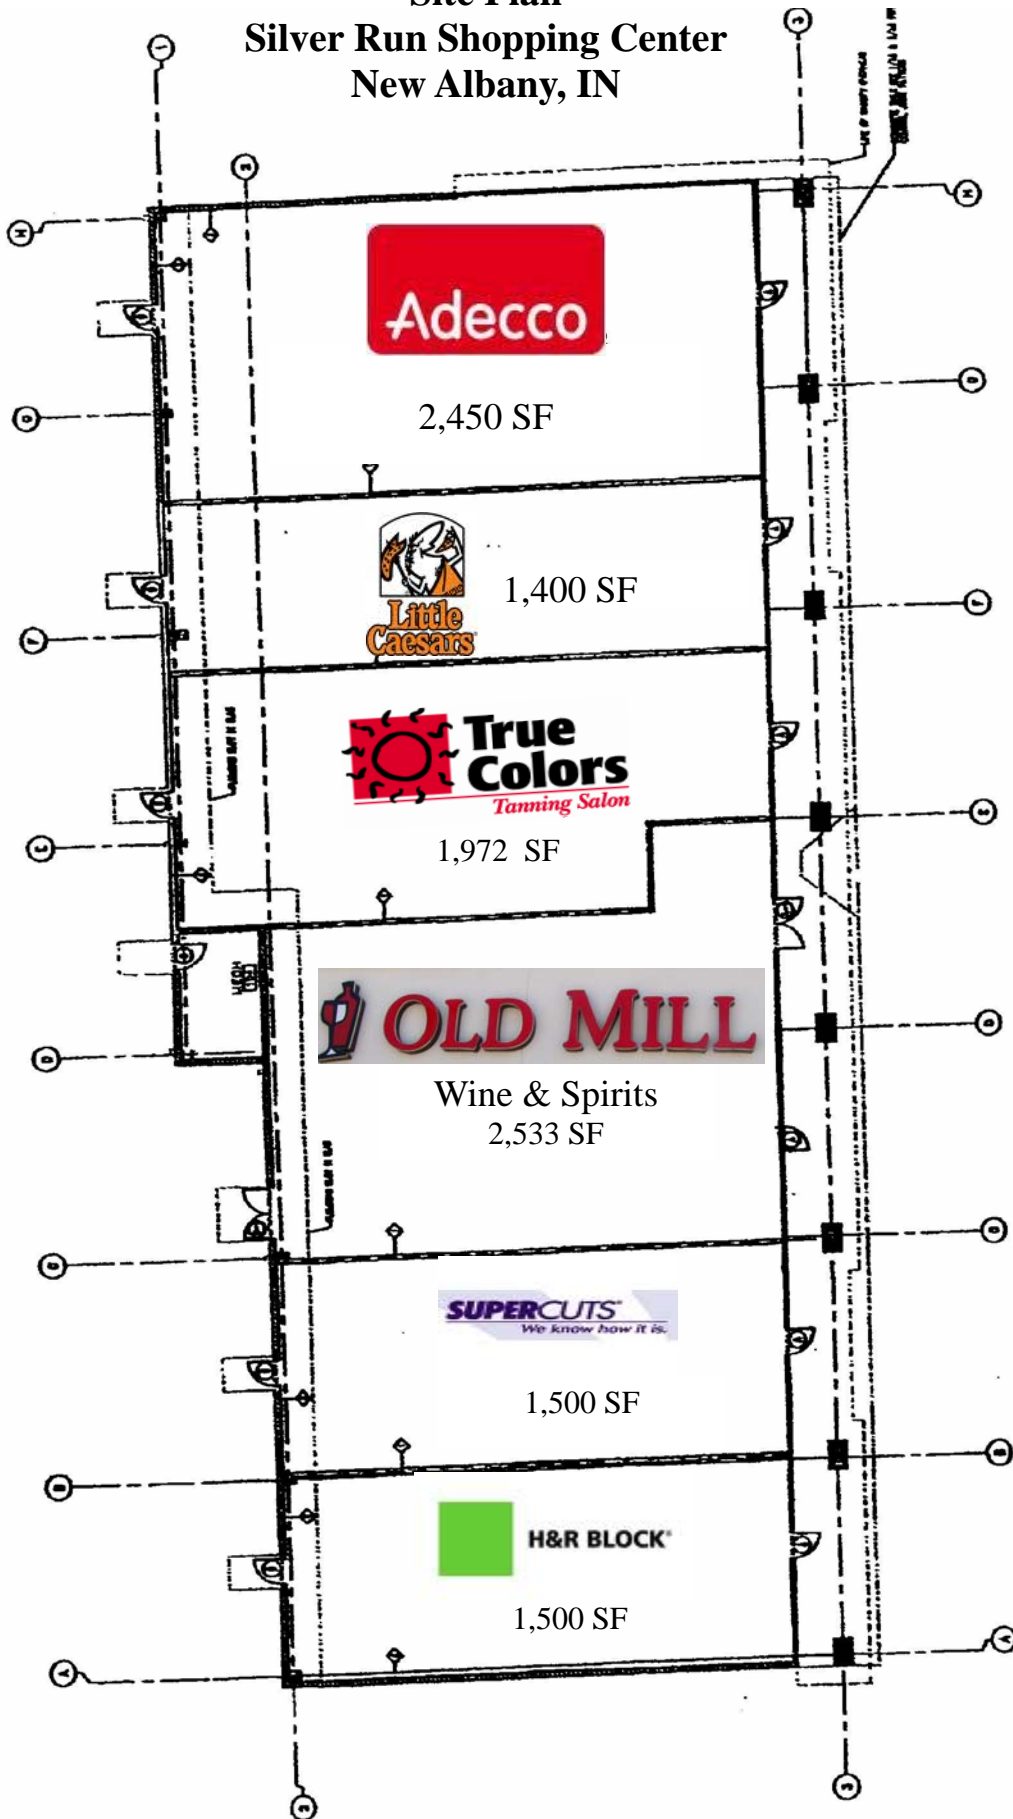

Site Plan  
Silver Run Shopping Center  
New Albany, IN

FLOOR PLAN