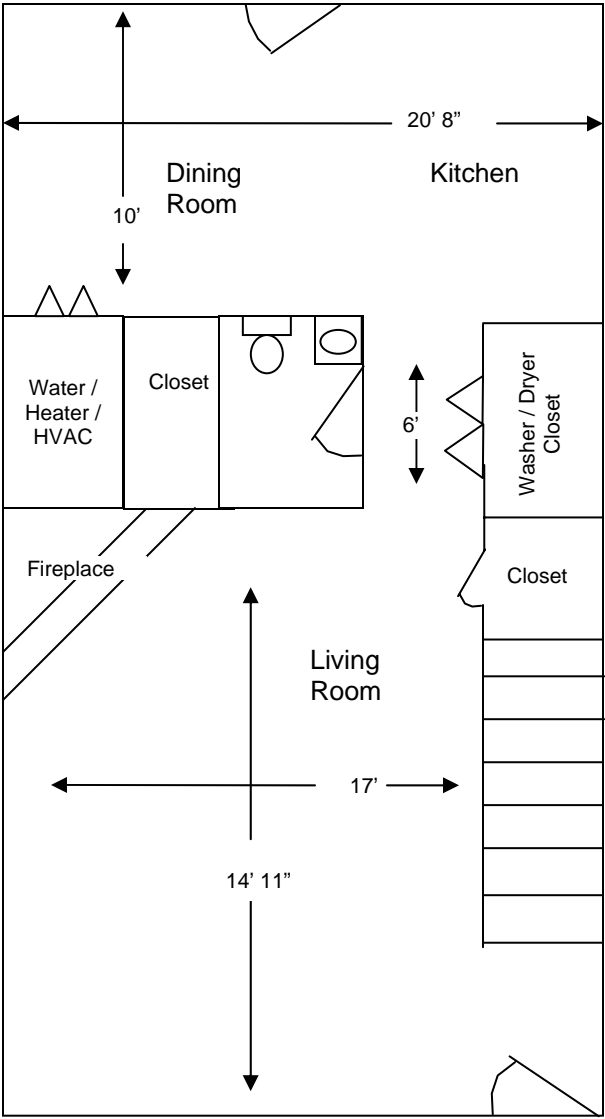

COPPERFIELD TERRACE

MASSMAN DRIVE

3 BEDROOM / 2½ BATH

2 STORY – 1,366 SF

1ST FLOOR

2ND FLOOR

FLOOR PLANS NOT TO SCALE