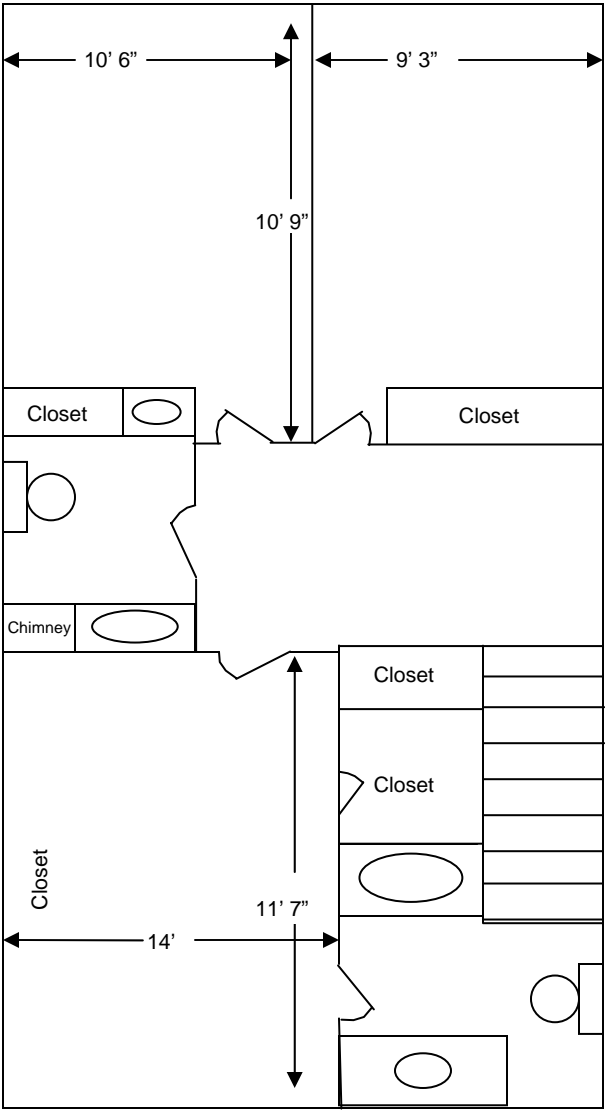

COPPERFIELD TERRACE

MASSMAN DRIVE

3 BEDROOM / 2½ BATH

2 STORY – 1,366 SF

1ST FLOOR

2ND FLOOR

FLOOR PLANS NOT TO SCALE