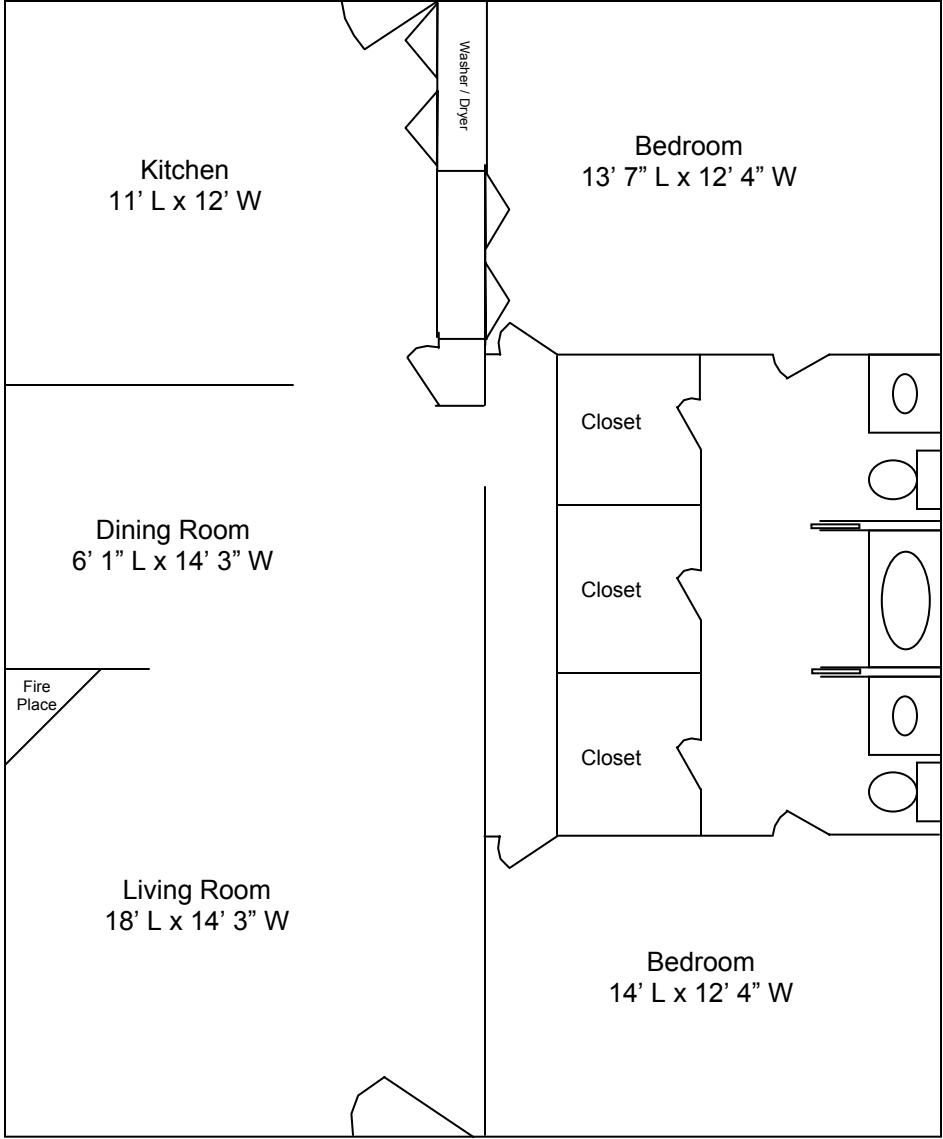

COPPERFIELD TERRACE
MASSMAN DRIVE
2 BEDROOM / 1- ½ BATH FLAT
1 STORY – 1,049 SF

FLOOR PLANS NOT TO SCALE