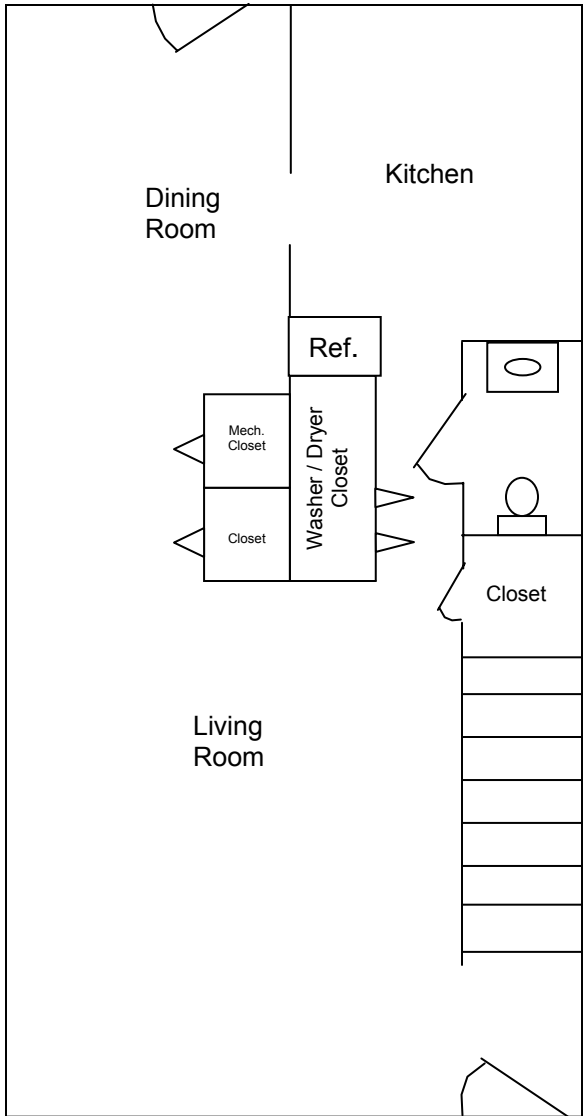

COPPERFIELD TERRACE
MASSMAN DRIVE
2 BEDROOM / 1 HOLLYWOOD BATH & 1/2 BATH
2 STORY – 1,174 SF

1ST LEVEL

2ND LEVEL

FLOOR PLANS NOT TO SCALE