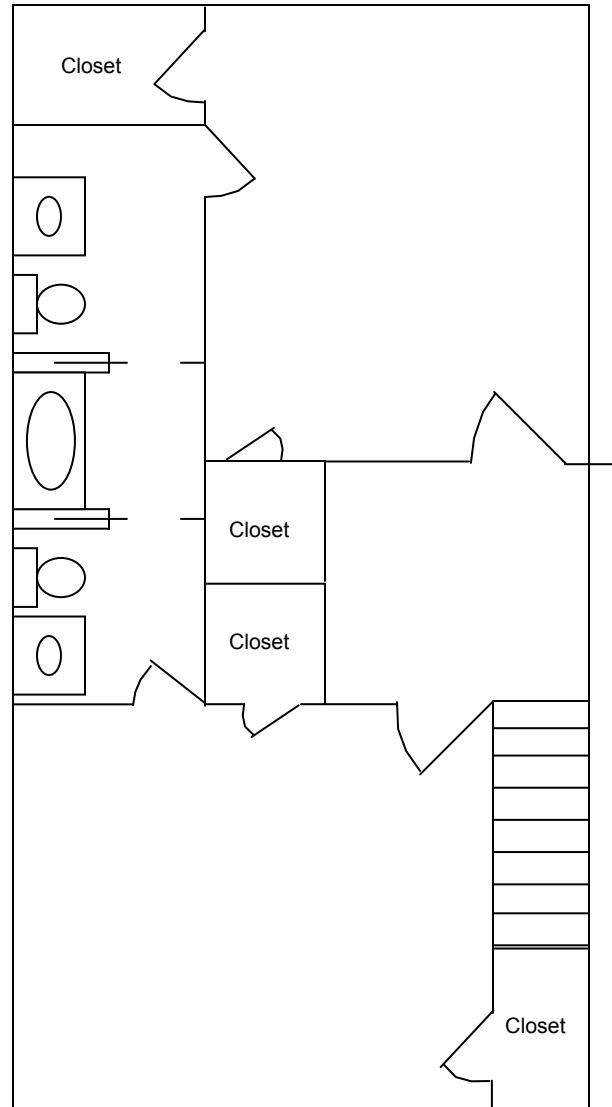

COPPERFIELD TERRACE
MASSMAN DRIVE
2 BEDROOM / 1 HOLLYWOOD BATH & 1/2 BATH
2 STORY – 1,174 SF

1ST LEVEL

2ND LEVEL

FLOOR PLANS NOT TO SCALE