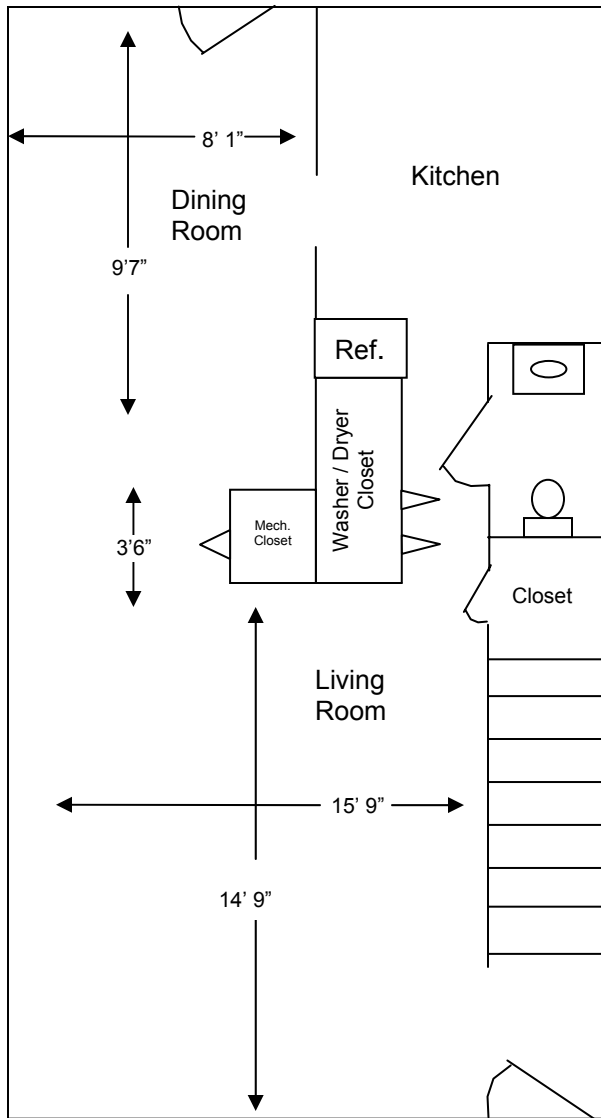

COPPERFIELD TERRACE

MASSMAN DRIVE
2 BEDROOM / 1 HOLLYWOOD BATH & 1/2 BATH
2 STORY – 1,180 SF

1ST LEVEL

2ND LEVEL

FLOOR PLANS NOT TO SCALE