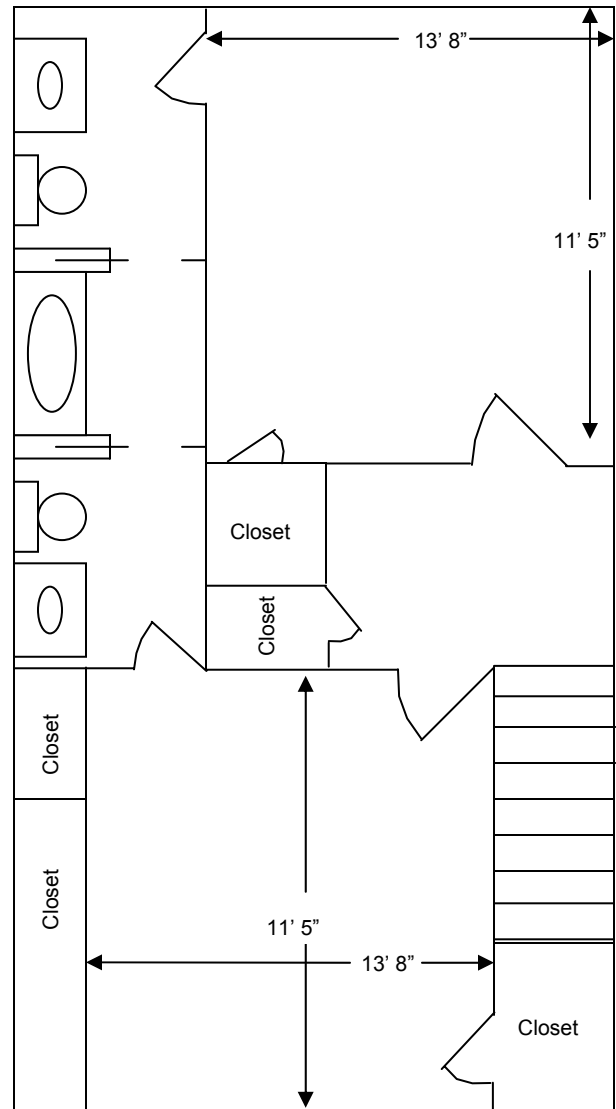

COPPERFIELD TERRACE

MASSMAN DRIVE
2 BEDROOM / 1 HOLLYWOOD BATH & 1/2 BATH
2 STORY – 1,180 SF

1ST LEVEL

2ND LEVEL

FLOOR PLANS NOT TO SCALE